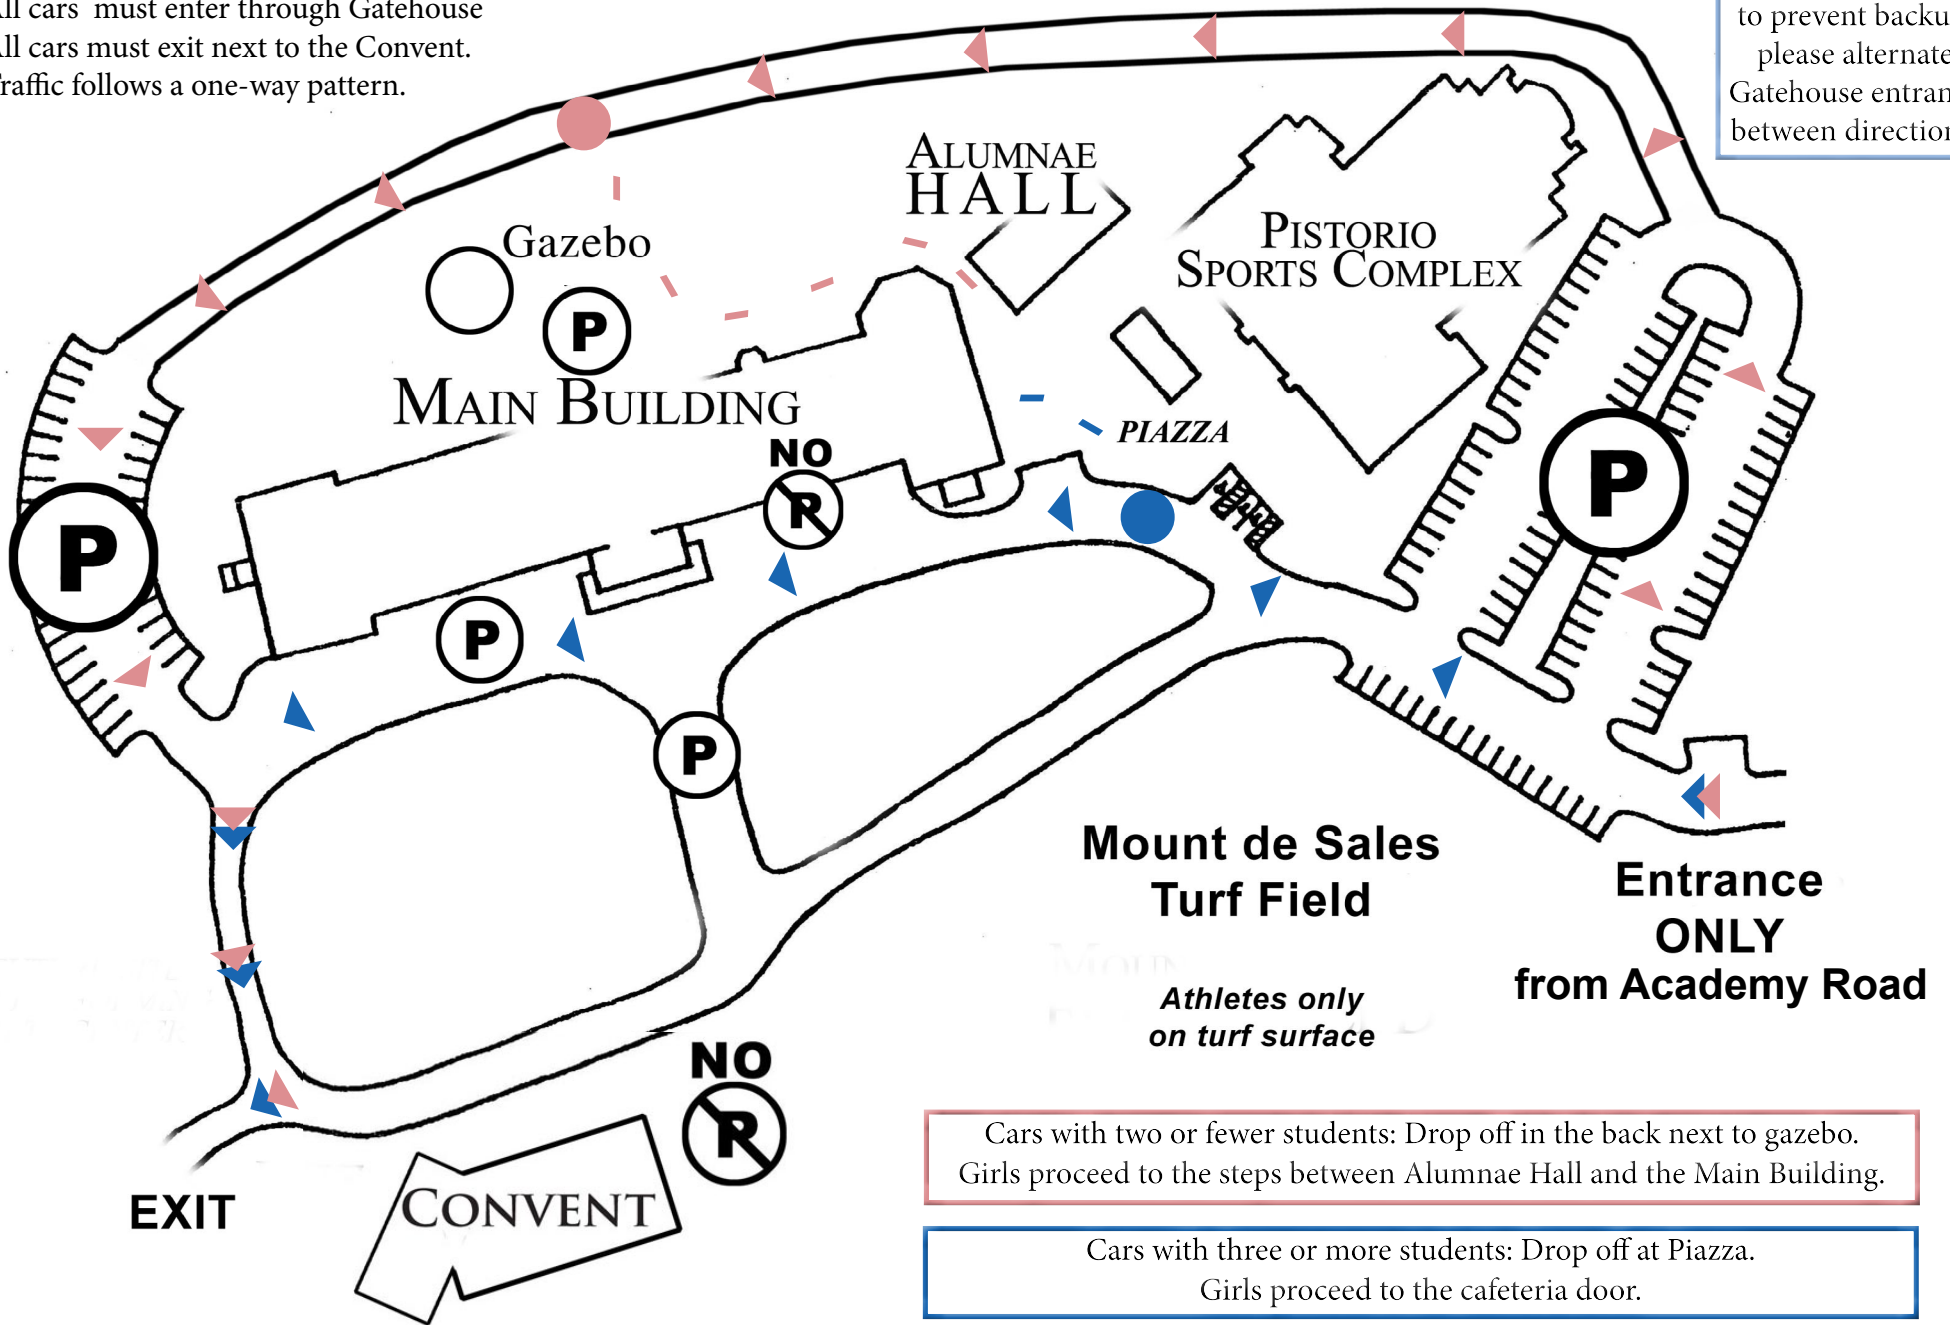

# Carpool Protocol

All cars must enter through Gatehouse  
All cars must exit next to the Convent.  
Traffic follows a one-way pattern.

As a courtesy to our neighbors and to prevent backup, please alternate Gatehouse entrance between directions.

Cars with two or fewer students: Drop off in the back next to gazebo. Girls proceed to the steps between Alumnae Hall and the Main Building.

Cars with three or more students: Drop off at Piazza. Girls proceed to the cafeteria door.